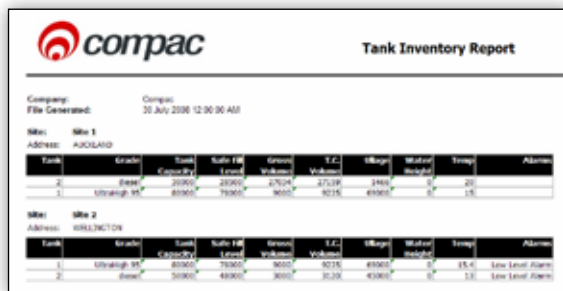

Log on from anywhere, at anytime to help manage product distribution.

View Site Details through CompacOnline

With the Compac ATG Monitor you can view the status of multiple sites through any web browser without the use of additional software.

- Arrange viewing of sites by supply depot zones
- Set email alerts for various level alarms such as high, low and water levels to yourself or your service provider
- Monitor sudden changes and trends
- Up-to-date stock and data levels
- Secure login and encrypted data between CompacOnline and Compac ATG monitor

Cost

- Low ATG hardware costs
- Reasonable monthly chargers per site for unlimited access to CompacOnline
- No expensive software or licences to purchase

Simple Creation of Reports

With CompacOnline and the Compac ATG Monitor, it is simple to create tank inventory reports to help you schedule supply drops to your site. Setup is easy and PDF reports can be emailed automatically.

Reports can be generated in the common formats:

- **PDF** Adobe PDF formats
- **XLS** Microsoft Excel worksheets
- **CSV** Comma Separated Value files

Simple Installation

Minimal connections on site:

- 230v Power Outlet
- RS232 connection to tank controller (Fafnir or Veeder-Root)
- ADSL or wireless broadband connection

Compac Industries Ltd.

52 Walls Road, Penrose, Auckland 1061, New Zealand.
PO Box 12 417, Penrose, Auckland 1642, New Zealand.
Tel: +64 9 579 2094 Fax: +64 9 579 0635 info@compac.co.nz
www.compac.co.nz

YOUR LOCAL SERVICE AGENT