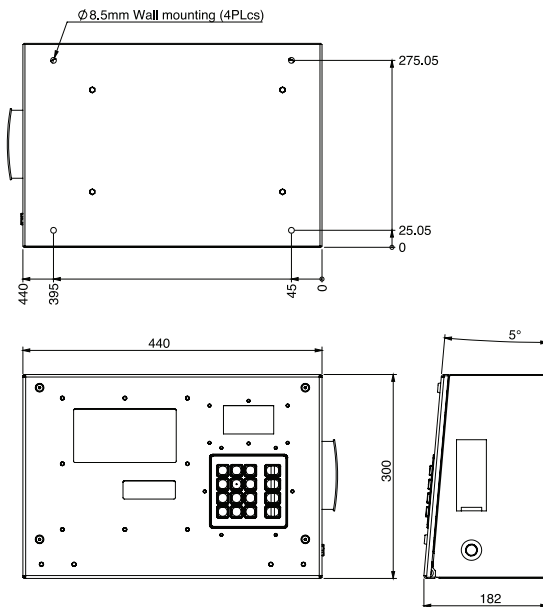

The Compac Comfill provides the best in fuel management services at low cost to the customer.

Specifications	
Meter	3 channel encoder input COM, V50 and KG100 support Works with 3rd party meters
Outputs	4 x solenoid outputs (standard) 2 x 1hp pump motor outputs (optional)
Tank Gauges	Vega or Veeder-Root Max 2 probes
Display	2 lines x 7 digits display (154mm X 81mm, digit height: 35mm) 1 x graphical keypad display (78mm x 43mm) 1 x card totals display (80mm x 30mm)
Internet Connection	4G
Fuel Management	Store user details, site details and record transactions
Memory Size	200 cards, 2000 transactions
Construction	Stainless Steel

Features

- Easy to setup
- Stand alone pump control (up to 2 hoses)
- Installation options
  - on tank / service truck / independent
- C5000 electronics
- Authorisation options - Pin / HID / Card
- Commercial applications only
- Tank Gauging options - automatic or virtual
- Off the shelf purchase available
- In-built Fuel Management - store user information, record transactions
- Fuel Management accessible with CompacOnsite - no fees required
- Remote nozzle switch onsite

Comfill Dimensions