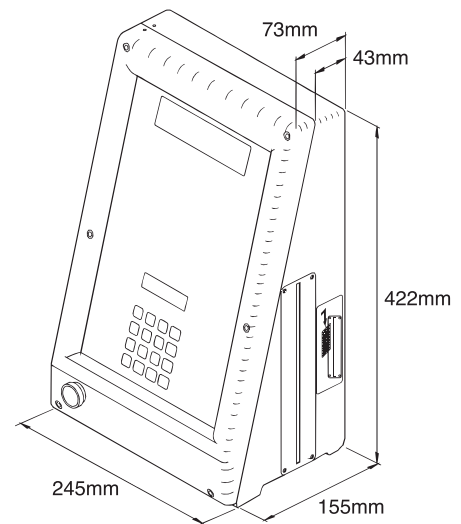

The Compac BMR is suitable for a variety of applications: Rail Refuelling Networks, Aviation Refuelling, Ship Refuelling, Tanker Refuelling, Metering from Fuel Delivery, Heavy Vehicle Refuelling

Functionality

In the simplest application the BMR is used to start a pump and register the amount of fuel delivered. However there are many advanced features that can be enabled depending on your site requirements.

The BMR is designed to be located in harsh environments such as wharves and refuelling depots.

The BMR has:

- A range of back lit LCD displays for different applications
- Card Reader, CWID Key Reader and PIN Pad with Dot Matrix Display authorisation options
- Waterproof, intrinsically safe 3 channel encoder for any positive displacement meter. Will accept inputs from most alternative encoder outputs
- Temperature probe for temperature compensation
- Standards Australia approval for use in a Class 1 Zone 1 hazardous area
- National Standards Commission of Australia approval (Weights and Measures)
- Additive injection pulse output

Specifications	
Flow control valves	1.5", 2", 2.5", 3", 4", 6", 8"
Site controller	Communicator Controller or DCA
Operating temperature range	-20°C to +50°C
PIN pad	Yes
Receipt printer	Yes
Bill of lading printer	Yes
Additive injector (metering type)	Yes
Overfill protection	Yes
Emergency stop button	Yes
Construction	Rugged cast aluminium box

Compac Industries Ltd
52 Walls Road, Penrose
Auckland 1061
New Zealand
PO Box 12 417, Penrose
Auckland 1642
New Zealand
Tel: +64 9 579 2094
Fax: +64 9 579 0635
www.compacngv.com
www.compac.co.nz

Compac Sales Pty Ltd
32 Boundary St
South Melbourne, VIC 3205
Australia
PO Box 312
Port Melbourne, VIC 3207
Australia
Tel: +61 3 8696 4888
Fax: +61 3 8696 4817
www.compacsales.com.au

Compac Industries India Ltd
K 73 Udyog Nagar
Main Rohtak Road
Delhi - 110041
India
Mobile: +91 85888 78287
www.compacindia.com