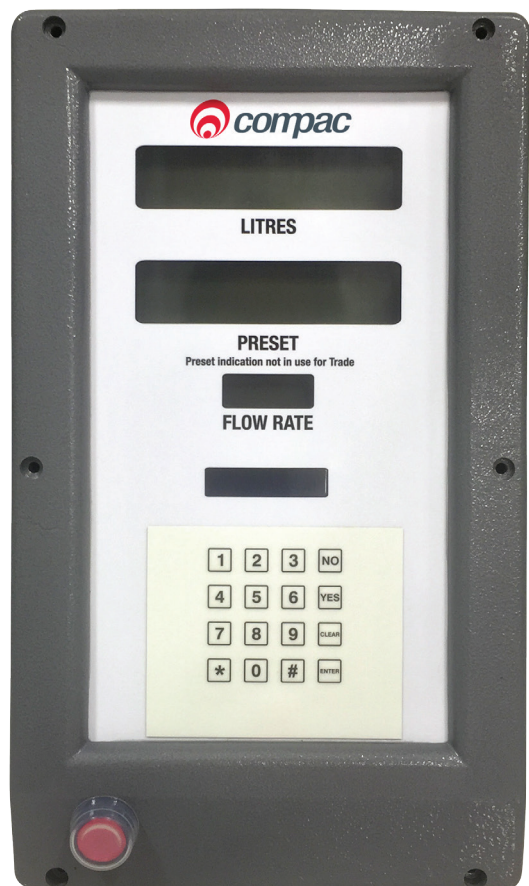

# Bulk Meter Register

Compac's BMR is suitable for a variety of applications and the ideal solution to your bulk refuelling needs.

## The heart of Compac Bulk Metering equipment is the Bulk Meter Register.

The register uses Compac's C4000 electronics for a number of functions, all of which make it particularly suited for use in a Bulk Metering environment.

The Compac BMR is suitable for a variety of applications: Rail Refuelling Networks, Aviation Refuelling, Ship Refuelling, Tanker Refuelling, Metering from Fuel Delivery, Heavy Vehicle Refuelling

### Functionality

In the simplest application the BMR is used to start a pump and register the amount of fuel delivered. However there are many advanced features that can be enabled depending on your site requirements.