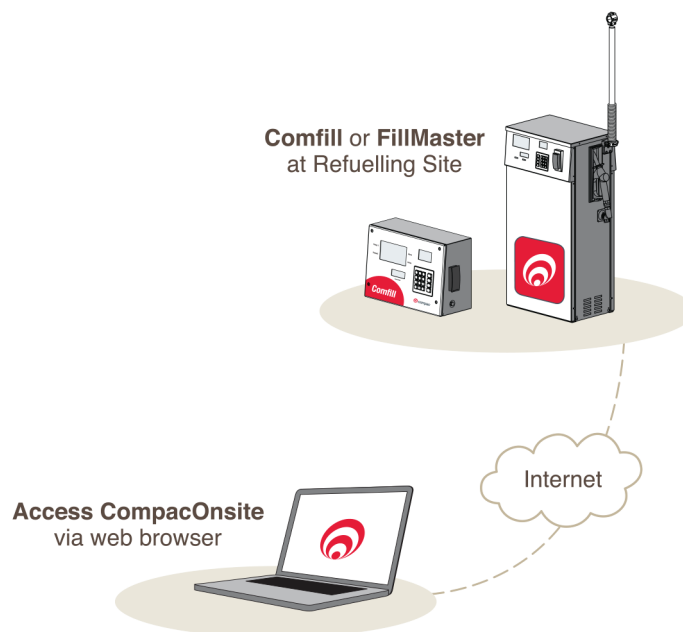

CompacOnsite

CompacOnsite is the ideal solution for remote management of data. From any web browser, you have access to all your site data, 24/7.

Fuel Management with CompacOnsite.

Login from any web browser to view site data in real-time. No matter where you are, you can access up-to-the-minute details at the click of a button.

Main Features of CompacOnsite

- **Manage Customer Account Cards** - view transactions, validate or invalidate cards, update user details
- **View Transactions**
- **Tank Gauging** - monitor tank levels, temperature, safe fill level and other important information. Virtual Tank Gauging also available
- **Reporting** - export information in CSV format
- **Memory Size** - 200 cards, 2000 transactions